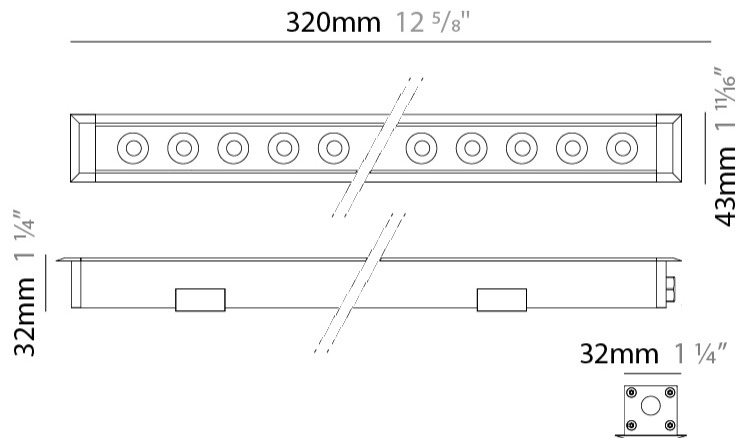

PROJECT	_____
TYPE	_____
SPECIFIER	_____
QUANTITY	_____
DATE	_____

MINI CORNICHE RECESSED

E91637- _____ - _____
base number   Finish   Lens
                         Options   Options

1. To build a product code in our configurator select the specify button on the base model # product page
2. To build a manual product code on this datasheet choose from the options listed below in blue font and add the suffix to the base model #

GENERAL

Series: Mini Corniche
Brand: Platek
Division: Exterior
Mounting Type: Recessed
Mounting Location: In-Ground
Subcategory: Walk Over

PHYSICAL

Shape: Rectangle
Length (mm): 320
Length (in): 12 7/16
Width (mm): 43
Width (in): 1 5/8
Height (mm): 32
Height (in): 1 1/4
Light Distribution: Uplight
Diffuser: Clear tempered glass
Gasket: Gore-Tex valve to prevent condensation
Fixture Finish: [BLK](#) / [WHI](#) / [GRY](#) / [COR](#) / [ANT](#) / [BRZ](#)
Fixture Material: Extruded Aluminum

ELECTRICAL

Lamp Type: LED
Total Output Wattage (W): 11.5
Dimming: Bluetooth technology or DMX
Control Gear: DMX
Driver Included: No
Driver Location: Remote
Driver Type: Constant Current - Universal
Driver Class: Class 2
Input Voltage (V): 120 - 277
Constant Current (MA): 500

LED

Number of LEDs: 8
Color Temperature (°K): RGBW
CRI: >80 CRI
Lamp Life (hrs): 60000
Special LEDs offerings: RGBW

OPTICAL

Optic°: [26](#) / [40](#) / [ELL](#)

RATINGS AND CERTIFICATIONS

Certified By: Certified for North American Standards
IP rating: IP67
IK Rating: IK07