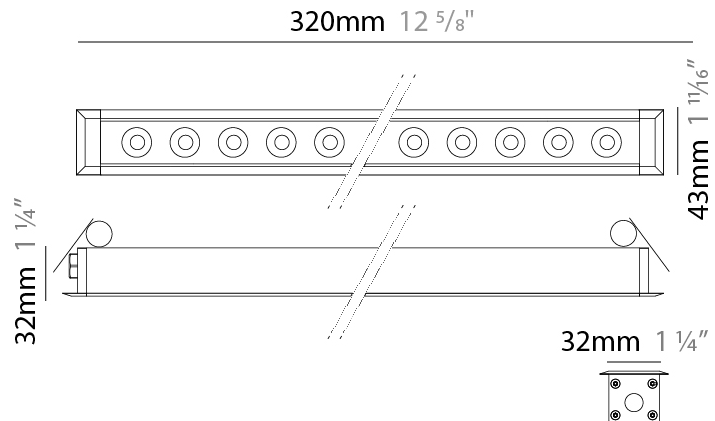

1. To build a product code in our configurator select the specify button on the base model # product page
2. To build a manual product code on this datasheet choose from the options listed below in blue font and add the suffix to the base model #

GENERAL

Series: Mini Corniche
Brand: Platek
Division: Exterior
Mounting Type: Recessed
Mounting Location: Ceiling
Subcategory: Downlight

PHYSICAL

Shape: Rectangle
Length (mm): 320
Length (in): 12 5/8
Width (mm): 43
Width (in): 1 5/8
Height (mm): 32
Height (in): 1 1/4
Ceiling Thickness (mm): 2 - 13
Ceiling Thickness (in): 1/16 - 1/2
Light Distribution: Downlight
Weight (kg): 0.8
Weight (lbs): 1.76
Diffuser: Clear tempered glass
Gasket: Gore-Tex valve to prevent condensation
Fixture Finish: [BLK](#) / [WHI](#) / [GRY](#) / [COR](#) / [ANT](#) / [BRZ](#)
Fixture Material: Extruded Aluminum
Cut-out Measurements: 36mm / 1 7/16" x 310mm / 12 3/16"

ELECTRICAL

Lamp Type: LED
Total Output Wattage (W): 11.5
Dimming: Bluetooth technology or DMX
Control Gear: DMX
Driver Included: No
Driver Location: Remote
Driver Type: Constant Current - Universal
Driver Class: Class 2
Input Voltage (V): 120 - 277
Constant Current (MA): 500

LED

Number of LEDs: 8
Color Temperature (°K): RGBW
CRI: >80 CRI
Lamp Life (hrs): 60000
Special LEDs offerings: RGBW

OPTICAL

Optic°: [26](#) / [40](#) / [ELL](#)

RATINGS AND CERTIFICATIONS

Certified By: Certified for North American Standards
IP rating: IP65
IK Rating: IK07
Bug Rating: B1 U0 G0